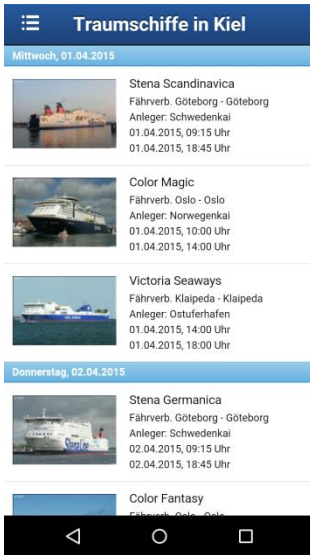

Illustrations:

In the home screen of the cruise ship app, ship enthusiasts can see which ships will be in Kiel in the next seven days. Source: Consist Software Solutions GmbH